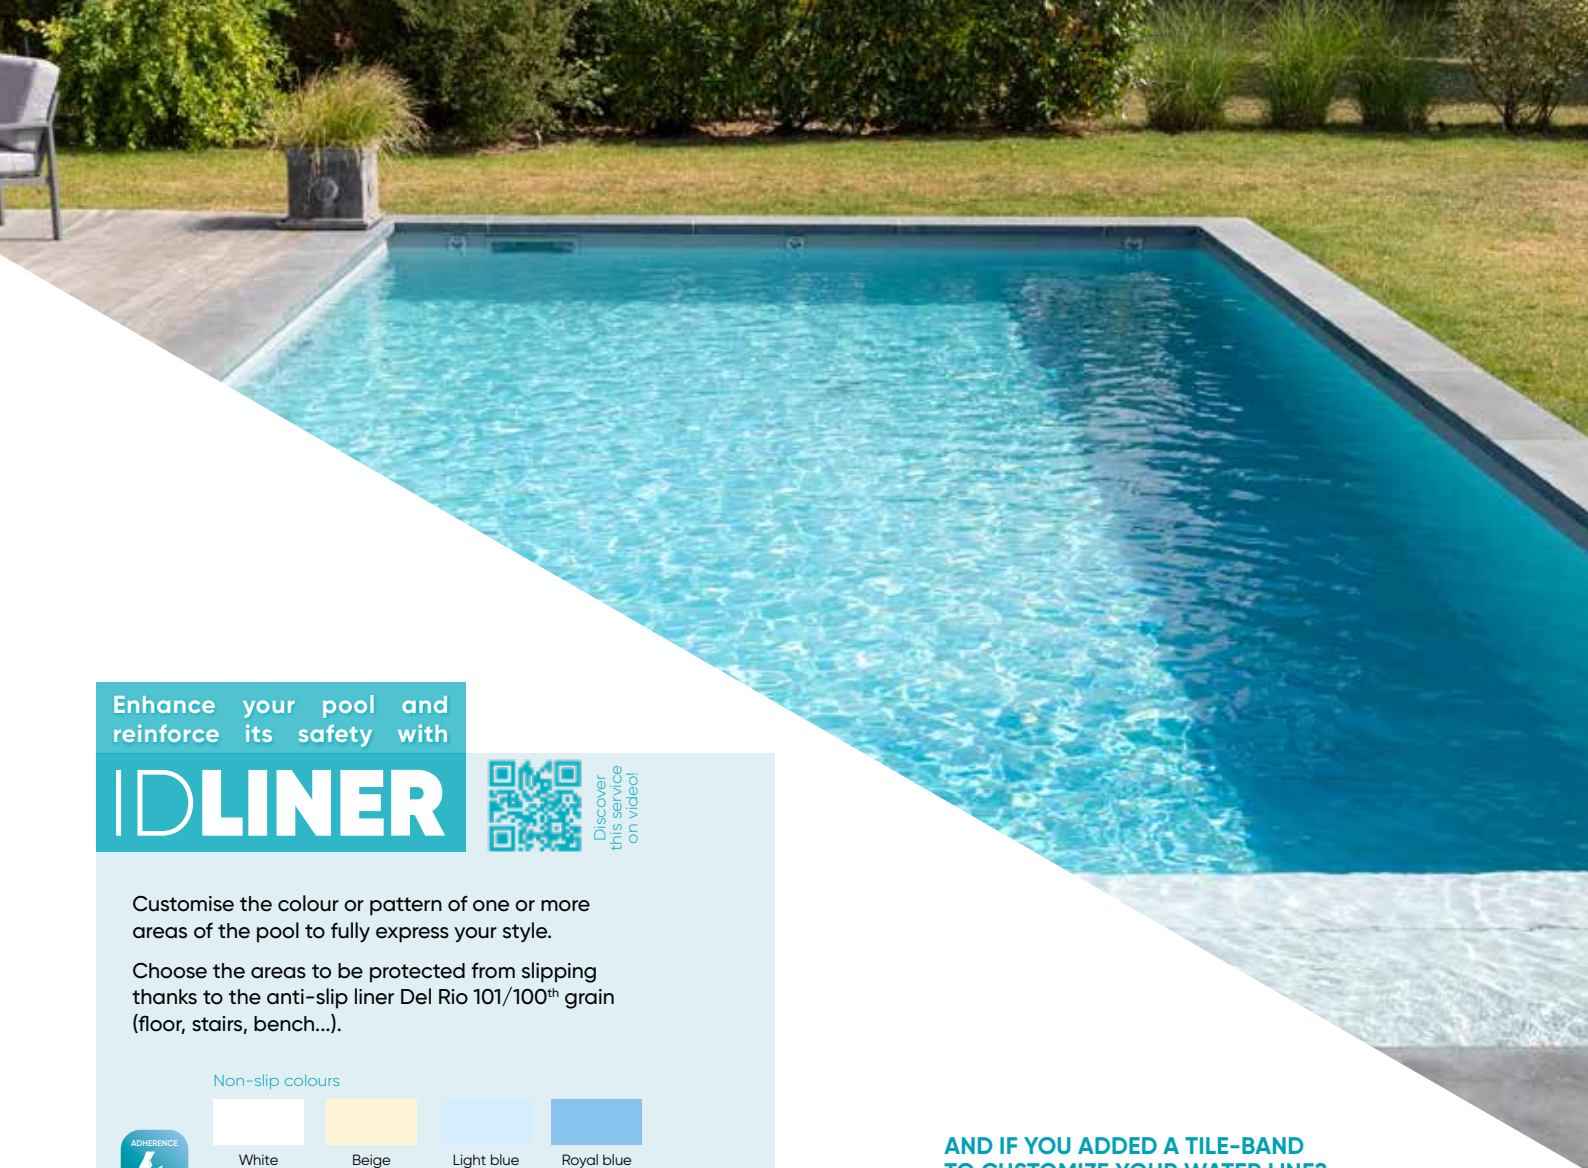

Enhance your pool and reinforce its safety with

IDLINER

Discover this service on video!

Customise the colour or pattern of one or more areas of the pool to fully express your style.

Choose the areas to be protected from slipping thanks to the anti-slip liner Del Rio 101/100th grain (floor, stairs, bench...).

Non-slip colours