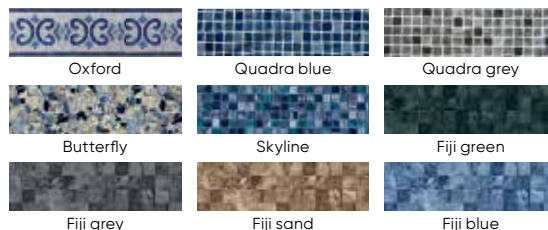

AND IF YOU ADDED A TILE-BAND TO CUSTOMIZE YOUR WATER LINE?

Height 24 cm - 9 designs to choose from

AFNOR standard NF T 54-802 reminds us that it is impossible to guarantee pattern matching on printed liners or tile-bands with a regular, repetitive pattern.

HIGH-SPEED LINER

For optimum renovation, our exclusive DEL Speedy Liner service ensures that **your liner will be manufactured within a few days**, minimizing the time your pool is out of water.

FOR MORE INFORMATION, ASK YOUR POOL EXPERT

EXPERTISE AT YOUR SERVICE

- Over **40 years of expertise** in the manufacture of top-quality liners.
- **Rigorous quality controls** at every stage of production in our French workshops.
- The mastery to offer you a liner whatever the shape of your pool, and always to **the perfect measurements**.
- DEL is the liner manufacturer that maximises **customisation**: the combinations of colours and patterns are endless.
- **Expert support**, with recommendations tailored to your installation thanks to coordination between DEL and your pool expert.

VISIT WWW.DEL-PISCINE.FR/EN

a brand by CF group