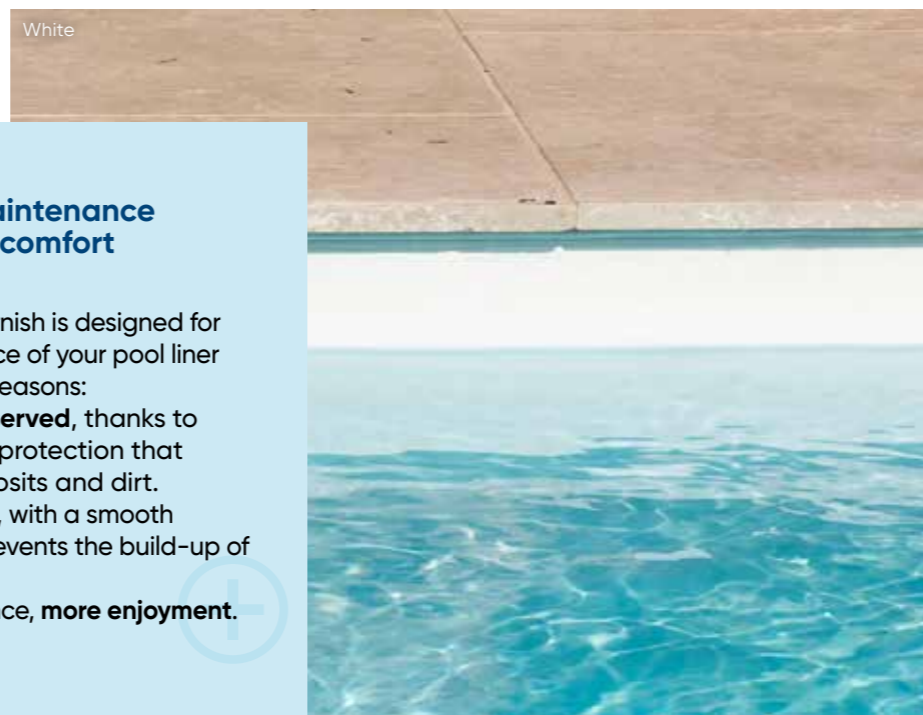

Granit grey

Simplified maintenance for everyday comfort

Superior liner varnish is designed for easy maintenance of your pool liner throughout the seasons:

- **Waterline preserved**, thanks to effective stain protection that minimises deposits and dirt.
- **Quick cleaning**, with a smooth surface that prevents the build-up of impurities.
- Less maintenance, **more enjoyment**.