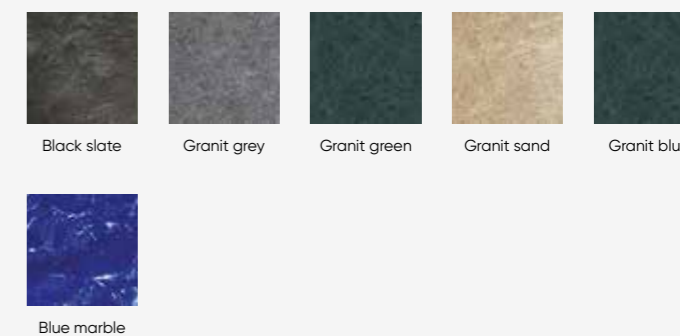

PRINTED - MINERALS 75/100th