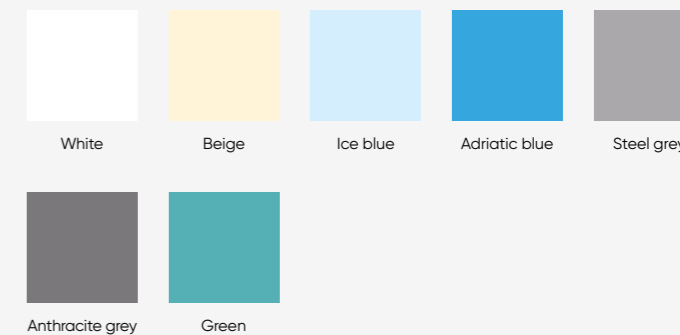

Steel grey

A bold style, for a pool that reflects your personality

With its wide choice of colours and patterns, the Superior liner adapts to all your desires:

- 7 plain colours for timeless elegance.
- 11 printed colours for a refined, mineral or mosaic effect.
- Customisation options, with our 9 waterline colours and exclusive ID Liner service.

PLAIN 75/100th

PRINTED - MINERALS 75/100th

PRINTED - MOSAICS 75/100th

SEE THE WATER EFFECTS ON OUR WEBSITE WWW.DEL-PISCINE.FR/EN

Safety and peace of mind

- For enhanced safety, the 101/100th DEL Rio* **anti-slip finish** is ideal for stairs and any shallow areas. In compliance with NF EN 16 582-1 standard (class C) guaranteeing high grip.

White

Granit grey

Enhance your pool and reinforce its safety with

IDLINER

Discover this service on video!

Customise the colour or pattern of one or more areas of the pool to fully express your style.

Choose the areas to be protected from slipping thanks to the anti-slip liner Del Rio 101/100th grain (floor, stairs, bench...).