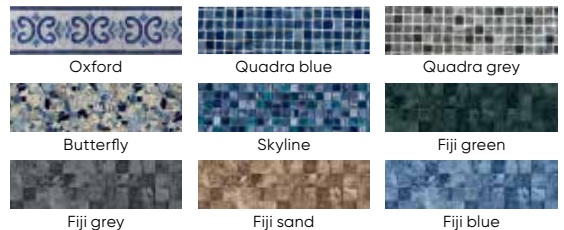

AFNOR standard NF T 54-802 reminds us that it is impossible to guarantee pattern matching on printed liners or tile-bands with a regular, repetitive pattern.

HIGH-SPEED LINER

For optimum renovation, our exclusive DEL Speedy Liner service ensures that **your liner will be manufactured within a few days**, minimizing the time your pool is out of water.

FOR MORE INFORMATION, ASK YOUR POOL EXPERT

a brand by CF group