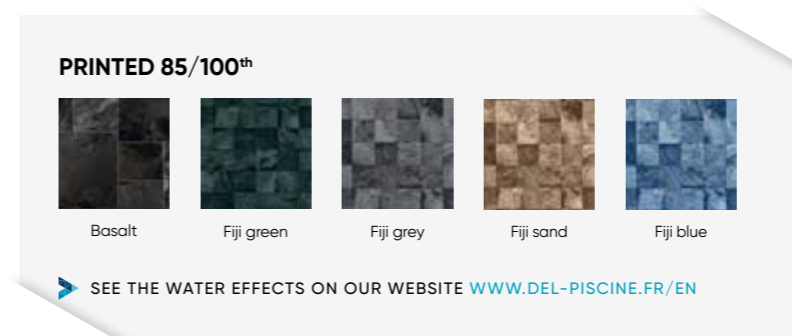

Fiji grey

Fiji green

A tiled look strikingly authentic

- Carefully designed patterns that replicate **the appearance of genuine tiles**, measuring 10 cm on each side for the Fiji colours and varying dimensions for Basalt.
- No joints to maintain, no risk of peeling, no roughness from unevenly laid tiles.