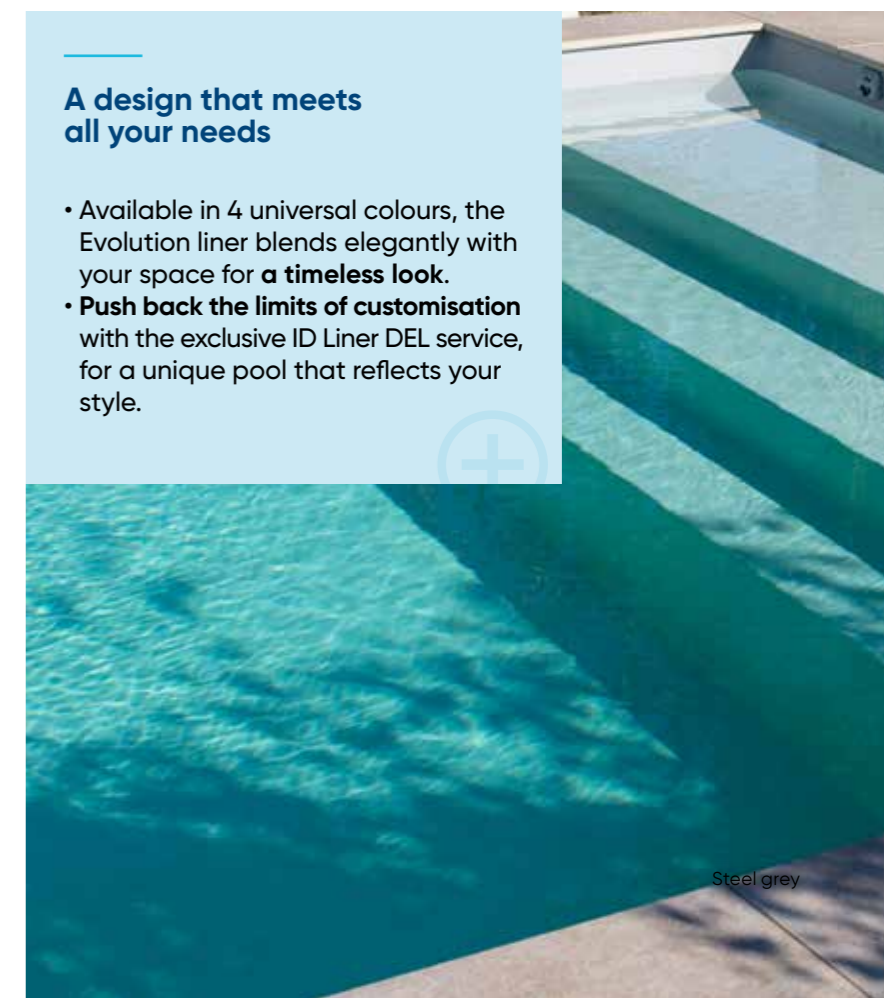

A design that meets all your needs

- Available in 4 universal colours, the Evolution liner blends elegantly with your space for a **timeless look**.
- **Push back the limits of customisation** with the exclusive ID Liner DEL service, for a unique pool that reflects your style.